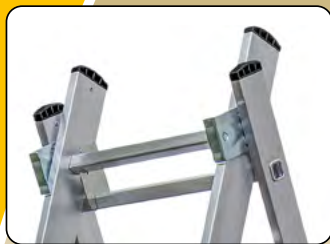

Stabilo II

Aluminium reformladder
Echelle transformable aluminium
Aluminium combination ladder
Aluminium Mehrzweckleiter

PROFESSIONAL