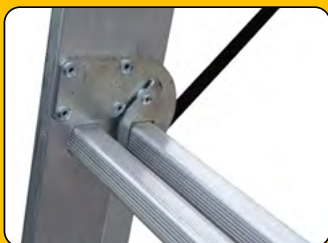

Stabilo II

Aluminium reformladder
Echelle transformable aluminium
Aluminium combination ladder
Aluminium Mehrzweckleiter

PROFESSIONAL