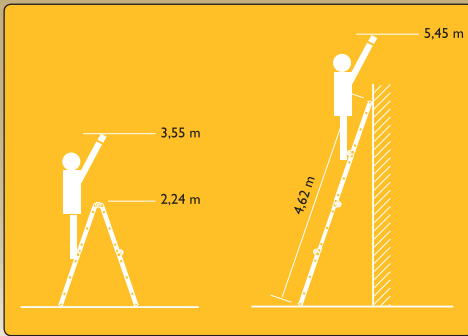

ESCALO

THE SAFEST WAY UP

Multifold 2- in en - 1

Aluminium vouwladder
Echelle pliante en aluminium
Aluminium folding ladder
Aluminium Faltleiter

PROFESSIONAL

REF.: LPSI 16

Aluminium

NL Geanodiseerd: voorkomt vuilen handen en corrosie van het aluminium.

Automatische vergrendeling van de scharnieren: extra veilig in elke stand.

Twee brede stabiliteitsbalken met antislipvoeten voorkomen wegglijden.

Compact: eenvoudig op te bergen en te vervoeren.

EN Anodised: keeps hands clean and the aluminium won't corrode.

Hinges lock in place automatically: extra safety at every setting.

Two wide stable base sections with non-slip feet to stop ladder from sliding.

Can be erected in the smallest spaces. Perfect for storage and transport.

ES Anodizada: evita ensuciarse las manos y la corrosión del aluminio.

Bisagras con bloqueo automático: seguridad extra en cualquier posición.

Dos anchas barras estabilizadoras con calzos antideslizantes para que no resbale.

Compacta: fácil de guardar y transportar.

FR Anodisée: empêche d'avoir les mains sales et évite la corrosion de l'aluminium.

Verrouillage automatique des charnières: extra sécurité dans chaque position.

Deux stabilisateurs larges avec sabots antidérapants empêchent de glisser.

Très compacte à plier, idéal pour ranger et transporter.

DE Anodisiert: verhindert schmutzige Hände und Korrosion des Aluminiums.

Automatische Arretierung der Scharniere: extra Sicher in jeder Position.

Zwei breite Stabilitätsbalken mit rutschhemmenden Füßen um Wegrutschen zu vermeiden.

Kompakt: Lässt sich einfach verstauen und transportieren.

IT Anodizzata: impedisce che le mani si sporchino e previene la corrosione dell'alluminio.

Blocco di sicurezza automatico delle cerniere: per una protezione addizionale in ogni posizione.

Due ampie barre di stabilizzazione con piedini antiscivolo prevengono lo scivolamento della scala.

Compatta: facile da riporre e trasportare.

Galico NV/SA
Mannebeekstraat 5
B-8790 Waregem - Belgium

Tel. 32 (0)56 62 69 69
Fax 32 (0)56 62 69 62

E-mail: info@galico.be
Website: www.galico.be